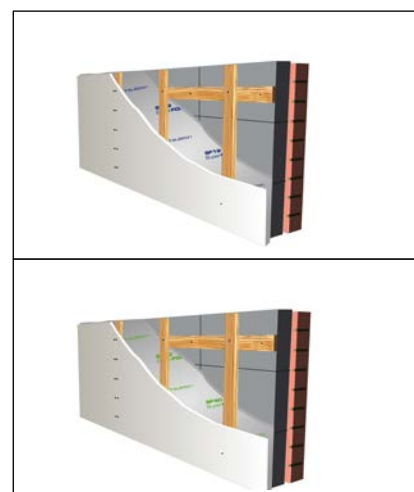

RD Certificate Number: EWWS199B

Superfoil SF40 Multifoil Insulation

Description

SF40 is a multilayer foil insulation for use in roofs and cavity walls in new build, renovation and conversion constructions.

Scope of Registration

Due to space limitations, the Registered Detail certificate should be consulted for the full scope of this registration.

Validity

This system has been checked for compliance in accordance with English, Welsh and Scottish Building Regulations. LABC Warranty also accepts its use when installed and used in accordance with and in relation to LABC Warranty's current Technical Standards.

Registration was first issued on 02/05/12 and is valid until 11/11/20 providing there are no amendments to applicable regulations.

Issue dated 18/10/2019

Further Information

For more detailed information including access to the full certificate and supporting documents please use this link <https://www.labc.co.uk/business/labc-assured/ewws199b-boulder-developments-superfoil-sf40>

Boulder Developments LTD

Registered Office:

Black Horse Farm

Main Street

Norwell

Newark

Notts

NG23 6JN

Tel: 01636 639900

Email: technical@superfoil.co.uk

Website: www.superfoil.co.uk

Super**FOIL**